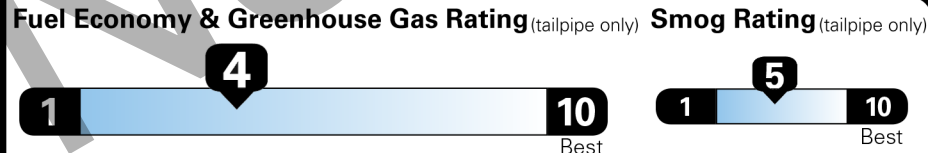

1. **MANUFACTURER'S SUGGESTED RETAIL PRICE** $ 34,665.00
2. **OPTIONAL EQUIPMENT**
3. FE 50 State Emissions 0.00
   - TP Technology Package: 800.00
   - Parking Sonar and Blind Spot Monitor with Rear Cross Traffic Alert (Requires Colored Keyed Rear Bumper)

SOUTHEAST TOYOTA DISTRIBUTORS, LLC

TOTAL FROM MANUFACTURER'S LABEL $ 36,640.00

DISTRIBUTOR'S OPTIONS

XY900	TOYOGUARD Platinum	699.00
	Includes: 2 Oil and Filter Changes at any Toyota Dealer Four Tire Rotations Roadside and Rental Car Assistance Exterior Paint Sealant and Interior Protector	
XF210	Paint Protection Film: Hood & Door Package	618.00
	Includes coverage on: Full Hood Mirror Backs (if applicable) Door Cups Door Edges	
MR100	All Weather Floor Mats	329.00
FP500	Southeast Toyota Distributor Plus	0.00
	Includes: Certified Technician 46 Point Quality Inspection Digital Picture Asset Program	

EPA DOT Fuel Economy and Environment

Gasoline Vehicle

Fuel Economy

21 MPG combined city/hwy

19 city 24 highway

4.8 gallons per 100 miles

Small Pickups range from 17 to 23 MPG. The best vehicle rates 142 MPGe.

You spend $2,000 more in fuel costs over 5 years compared to the average new vehicle.

Annual fuel cost $1,700

Actual results will vary for many reasons, including driving conditions and how you drive and maintain your vehicle. The average new vehicle gets 27 MPG and costs $6,500 to fuel over 5 years. Cost estimates are based on 15,000 miles per year at $2.35 per gallon. MPGe is miles per gasoline gallon equivalent. Vehicle emissions are a significant cause of climate change and smog.

fueleconomy.gov
Calculate personalized estimates and compare vehicles

DELIVERY, PROCESSING AND HANDLING FEE	1,175.00
TOTAL	$ 36,640.00

~ ~ ~ 36 Month/36,000 Mile Limited Warranty ~ ~ ~
On All Southeast Toyota Distributors, LLC, Options
For Inquires, Call 1-800-301-6859

TOTAL DISTRIBUTOR'S OPTIONS	$ 1,646.00
DESTINATION FUEL SURCHARGE	0.00
TOTAL	$ 38,286.00

DELIVERED BY TRUCK TO: 39052

JIM HUDSON TOYOTA
970 COLUMBIANA DR., PO BOX 2509
IRMO, SC 29063

F048

The New Vehicle Limited Warranty provides 3-year/36,000-mile basic coverage, 5-year/60,000-mile powertrain coverage, plus 5-year/unlimited mile corrosion perforation coverage. See Warranty and Maintenance Guide for details. An extended service contract may be available for the vehicle. Ask dealer for details. Manufacturer's suggested retail price includes manufacturer's recommended pre-delivery service. Gasoline license and title fees, applicable federal, state and local taxes and dealer and distributor options and accessories are not included in the manufacturer's suggested retail price

ToyotaCare, which covers normal factory scheduled maintenance for two years or 25,000 miles, whichever occurs first, is included as part of the sales price of the vehicle for qualifying buyers. See participating dealer for eligibility and coverage details.