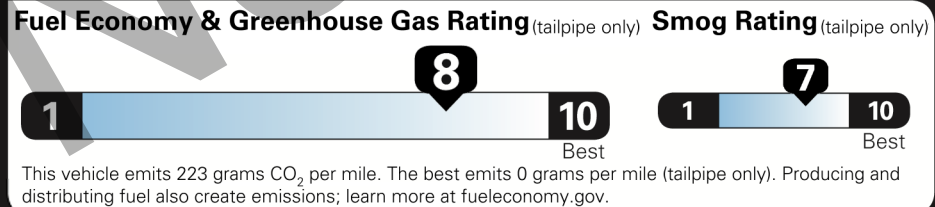

MANUFACTURER'S SUGGESTED RETAIL PRICE		$ 30,195.00
OPTIONAL EQUIPMENT		
CP	XLE Convenience Package - Height-Adjustable Power Liftgate & Power Tilt/Slide Moonroof	1,265.00
CY	XLE Weather Package - Heated Leather-Trimmed Steering Wheel, Heated Front Seats & Rain-Sensing Variable Intermittent Windshield Wipers w/ De-Icer Function	925.00
FE	50 State Emissions	0.00

SOUTHEAST TOYOTA DISTRIBUTORS, LLC		$ 33,560.00
TOTAL FROM MANUFACTURER'S LABEL DISTRIBUTOR'S OPTIONS		
XY900	TOYOGUARD Platinum Includes: 2 Oil and Filter Changes at any Toyota Dealer Four Tire Rotations Roadside and Rental Car Assistance Exterior Paint Sealant and Interior Protector	699.00
LU106	LED Interior Light Upgrade	149.00
CY202	Phone Cable & Charge Package Contents: 1-Dual Smart USB Car Charger - 2.4A each port 1-Apple Lightning to USB Cable - 3' Red 1-Apple Lightning to USB Cable - 6' Red 1-USB-C to USB-A Cable - 3' Red	73.00
FP501	Southeast Toyota Distributor Plus Includes: Certified Technician 46 Point Quality Inspection Digital Picture Asset Program	0.00

EPA DOT Fuel Economy and Environment

Gasoline Vehicle

Fuel Economy

40 MPG Small SUVs range from 16 to 125 MPG. The best vehicle rates 141 MPGe.

41 city 38 highway

2.5 gallons per 100 miles

You save $2,500 in fuel costs over 5 years compared to the average new vehicle.

Annual fuel cost $1,000

Actual results will vary for many reasons, including driving conditions and how you drive and maintain your vehicle. The average new vehicle gets 27 MPG and costs $7,500 to fuel over 5 years. Cost estimates are based on 15,000 miles per year at $2.70 per gallon. MPGe is miles per gasoline gallon equivalent. Vehicle emissions are a significant cause of climate change and smog.

fuel economy.gov
Calculate personalized estimates and compare vehicles

DELIVERY, PROCESSING AND HANDLING FEE	1,175.00
TOTAL	$ 33,560.00

~ ~ ~ 36 Month/36,000 Mile Limited Warranty ~ ~ ~
On All Southeast Toyota Distributors, LLC, Options
For Inquires, Call 1-800-301-6859

TOTAL DISTRIBUTOR'S OPTIONS	$ 921.00
DESTINATION FUEL SURCHARGE	0.00
TOTAL	$ 34,481.00

DELIVERED BY TRUCK TO: 39052

JIM HUDSON TOYOTA
970 COLUMBIANA DR., PO BOX 2509
IRMO, SC 29063

G053

The New Vehicle Limited Warranty provides 3-year/36,000 mile basic coverage, 5-year/60,000 mile powertrain coverage, 5-year/unlimited mile corrosion perforation coverage, 8-year/100,000 mile coverage for specific Hybrid components and 10-year/150,000 mile coverage for the Hybrid Battery. Some components may have longer coverage under California emissions warranty (applicable in CA, CT, DE, ME, MD, MA, NJ, NY, OR, PA, RI, VT, WA, District of Columbia). See Warranty and Maintenance Guide for details. An extended service contract may be available for the vehicle. Ask dealer for details. Manufacturer's suggested retail includes manufacturer's recommended pre-delivery service. Gasoline, license and title fees, applicable federal, state and local taxes and dealer and distributor options and accessories are not included in the manufacturer's suggested retail price. ToyotaCare, which covers normal factory scheduled maintenance for two years or 25,000 miles, whichever occurs first, is included as part of the sales price of the vehicle for qualifying buyers. See participating dealer for eligibility and coverage details.